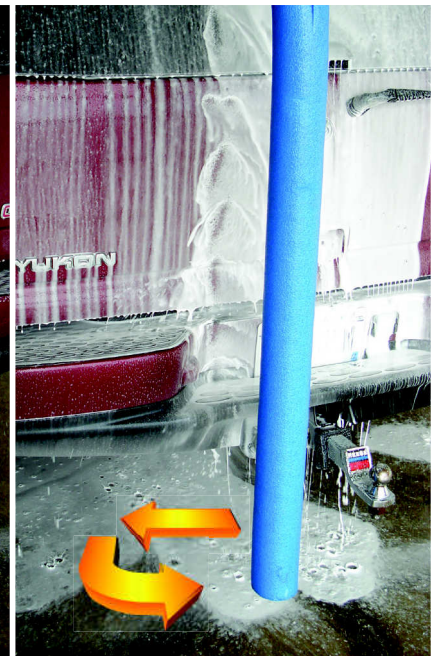

Washworld Technologies

Making Car Washing Profitable

Virtual Attendant®

Automatically Compensates For Obstacles and Finishes the Wash!

Spray arch travels around the vehicle...

Sensing deflection, motion stops, automatically reverses direction...

Compensates for obstacle and completes entire wash process

washview
REMOTE

washview
MOBILE

Washworld offers car wash technologies that you just can't find anywhere else. Virtual Attendant® eliminates trips to the site to reset the wash. VS²® (Vehicle Sizing System) provides consistent vehicle sizing that is safe and reliable. Flex Pass increases thru-put with fewer product application passes. Our Washview® gives you access and control of your wash through a PC or laptop or even with a PDA or Smart Phone. At Washworld our innovations increase your profits.