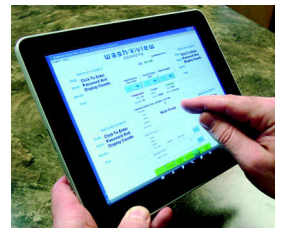

Washworld Technologies

Making Car Washing Profitable

Virtual Attendant®

Automatically Compensates For Obstacles and Finishes the Wash!

Spray arch travels around the vehicle...

Sensing deflection, motion stops, automatically reverses direction...

Compensates for obstacle and completes entire wash process

washview
REMOTE

washview
MOBILE

Washworld offers car wash technologies that you just can't find anywhere else. Virtual Attendant® eliminates trips to the site to reset the wash. VS²® (Vehicle Sizing System) provides consistent vehicle sizing that is safe and reliable. Flex Pass increases thru-put with fewer product application passes. Our Washview® gives you access and control of your wash through a PC or laptop or even with a PDA or Smart Phone. At Washworld our innovations increase your profits.